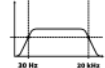

CP-LS200

SumoBox Pro: High Performance Portable Speaker

SumoBox Pro is a versatile, splashproof (IPX4 rated), portable speaker powered by a removeable/rechargeable lithium-ion battery pack and can deliver up to 108dB of pure sound power.

HIGHLIGHTS

Powerful 2.0ch speaker system delivering 200W RMS / 108dB via 2 x 10" woofers + 2 x 3" tweeters

SAM® by Devialet provides improved linearity and low-frequency performance - experience rich, detailed and powerful bass with limited audible distortion

Engineered wood speaker housing offers precise acoustics and is angled for optimal sound dispersion

Splashproof (IPX4) suitable for outdoor use in light rain or by the pool

1 3/8" 35mm standardised speaker stand pole mount built-in to base; optional ball corner protectors can be removed (using the included screwdriver) when using a stand

8hrs playtime (up to) from the removeable 14.8V 5Ah Lithium-ion battery pack (included); instant continuity with a spare battery pack or by connecting to the mains supply

Pro-panel with 3 input channels: TRS/XLR combo (x 2) with Reverb, Bass & Treble adjustment and Aux/Bluetooth, all with independent level control

Instrument selector allows quick adjustment of levels for Keyboard/line-in, Guitar or Microphone

Wirelessly stream music from your Bluetooth® enabled smart device

Link 2 SumoBoxes wirelessly in Duo Mode for Bluetooth® playback or connect multiple SumoBoxes together via the amplified Speaker Link

Control SumoBox from anywhere in the room via the Sharp Life app